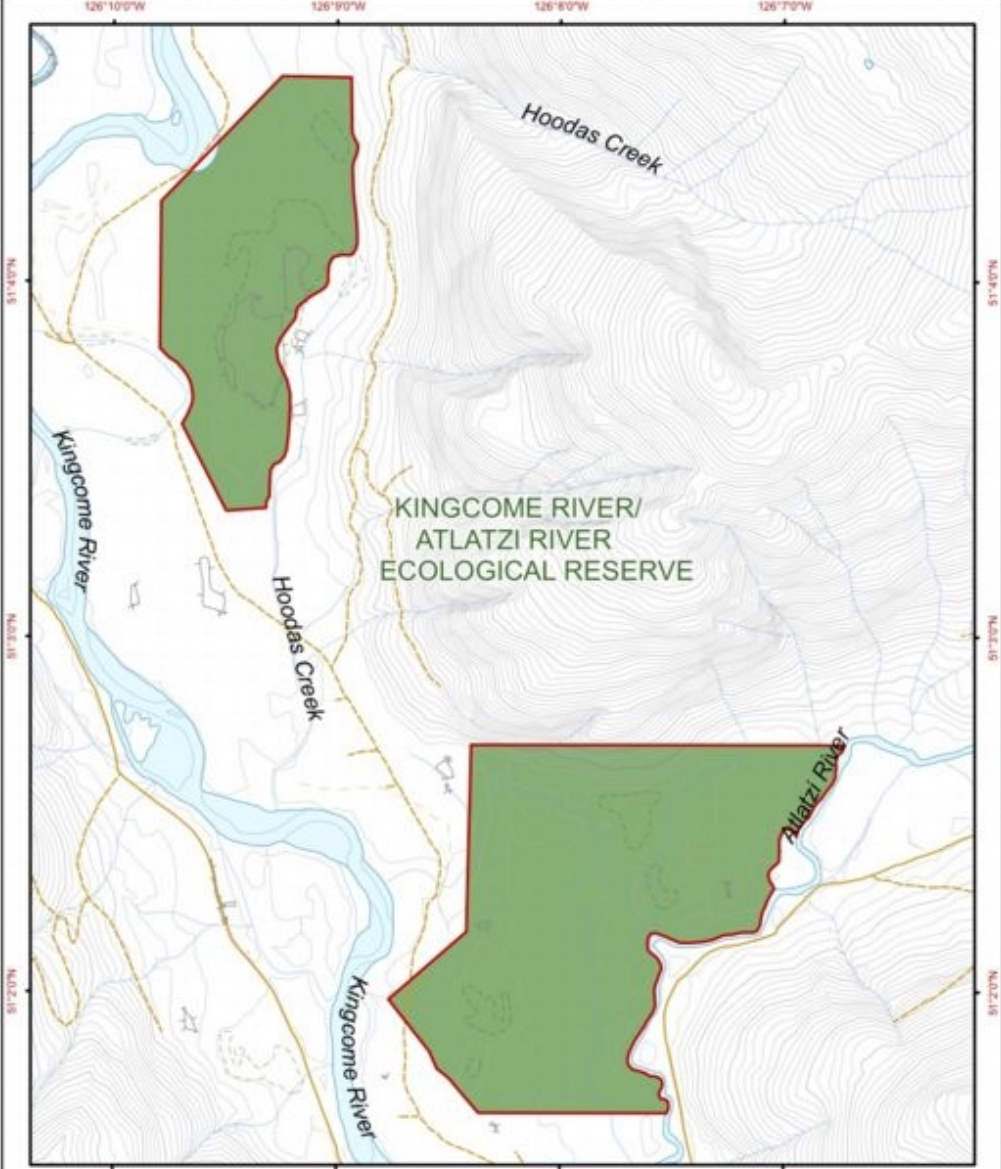

Kingcome River/Atlatzi River Ecological Reserve

 **BRITISH COLUMBIA**
The Best Place on Earth

BCParks

 Ecological Reserve	 Contour - 100 m	 River or Stream
 Other Protected Area	 Contour - 20 m	 Marsh or Swamp
	 Forest Service Road	 Lake or Ocean
	 Road Permit	

0 200 400 600 800 1,000
Metres

Project File: protected_area_template
Date: September 14, 2010